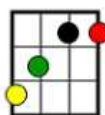

# Beatles

Dm

G7

F

Bb

Am

C+

C

**Dm**

**G7**

**C**

**Am**

Close your eyes and I'll kiss you To-morrow I'll miss you

**F Dm Bb G7**

Re-member I'll always be true

**Dm G7 C Am**

And then while I'm a-way I'll write home every day

**F G7 C**

And I'll send all my loving to you

**Dm G7 C Am**

I'll pre-tend that I'm kissing The lips I am missing

**F Dm Bb G7**

And hope that my dreams will come true

Close your eyes and I'll kiss you, To-morrow I'll miss you

**F Dm Bb G7**

Re-member I'll always be true

**Dm G7 C Am**

And then while I'm a-way I'll write home every day

**F G7 C**

And I'll send all my loving to you