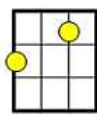

All My Loving

Beatles

Dm

G7

F

Bb

Am

C+

C

Dm

G7

C

Am

Close your eyes and I'll kiss you To-morrow I'll miss you

F Dm Bb G7

Re-member I'll always be true

Dm G7 C Am

And then while I'm a-way I'll write home every day

F G7 C

And I'll send all my loving to you

Dm G7 C Am

I'll pre-tend that I'm kissing The lips I am missing

F Dm Bb G7

And hope that my dreams will come true

Dm G7 C Am

And then while I'm a-way I'll write home every day

F G7 C

And I'll send all my loving to you

Am C+ C Am C+ C

All my loving, I will send to you, All my loving, darling I'll be true

Dm G7 C Am

Close your eyes and I'll kiss you, To-morrow I'll miss you

F Dm Bb G7

Re-member I'll always be true

Dm G7 C Am

And then while I'm a-way I'll write home every day

F G7 C

And I'll send all my loving to you

Am C+ C Am C+ C

All my loving, I will send to you, All my loving, darling I'll be true

Am C+ C Am C+ C

All my loving, all my loving Ooh, all my loving, I will send to you