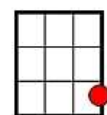

# Beatles

Dm

G7

F

Bb

Am

C+

C

**Dm**

**G7**

**C**

**Am**

Close your eyes and I'll kiss you To-morrow I'll miss you

**F Dm Bb G7**

Re-member I'll always be true

**Dm G7 C Am**

And then while I'm a-way I'll write home every day

**F G7 C**

And I'll send all my loving to you

**Dm G7 C Am**

I'll pre-tend that I'm kissing The lips I am missing

**F Dm Bb G7**

And hope that my dreams will come true

Close your eyes and I'll kiss you, To-morrow I'll miss you

**F Dm Bb G7**

Re-member I'll always be true

**Dm G7 C Am**

And then while I'm a-way I'll write home every day

**F G7 C**

And I'll send all my loving to you